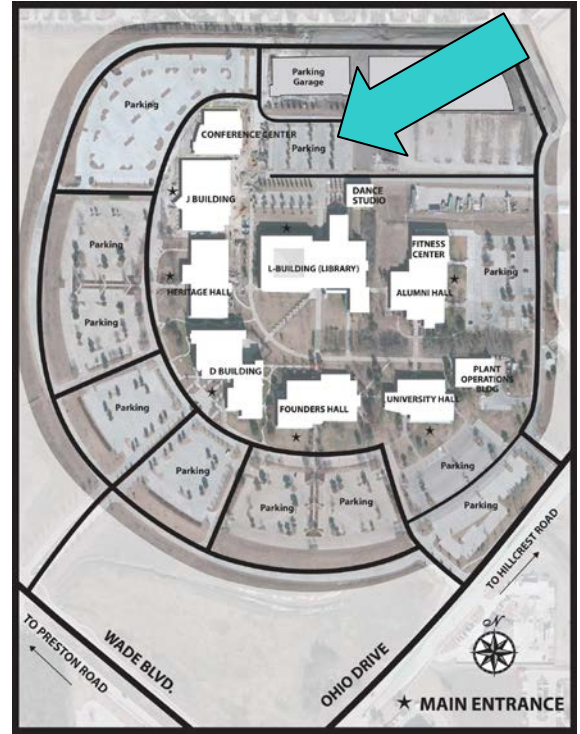

Collin College – Preston Ridge – Conference Center
9700 Wade Boulevard
Frisco, Texas 75035
972-377-1790

Conference Center is at the upper end of map.

(See next page for details of how to enter into the campus.)

Preston Ridge Campus is located north of Highway 121 and east of Highway 289 (Preston Road) in Frisco

From the West taking I-635 Head east on I-635 Take the Dallas Tollway North exit Pass through Dallas and Plano The tollway will end in Frisco – stay on the access road Turn right on Lebanon Turn left on Preston Road Turn right on Wade Blvd The campus entrance will be on your left	From the East taking 121 Head west on 121 Follow 121 to Preston Road Turn right on Preston Road Turn right on Wade Blvd The campus entrance will be on your left
From the South taking I-75 Head north on I-75 Take the 121 West exit Follow 121 to Preston Road Turn right on Preston Road Turn right on Wade Blvd The campus entrance will be on your left	From the South taking the Dallas Tollway North Head north on the Dallas Tollway Pass through Dallas and Plano The tollway will end in Frisco – stay on the access road Turn right on Lebanon Turn left on Preston Road Turn right on Wade Blvd The campus entrance will be on your left