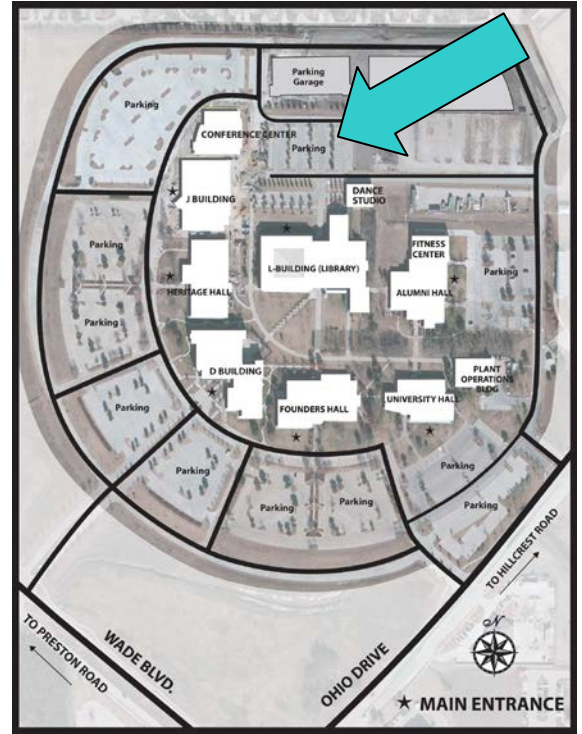

Collin College – Preston Ridge – Conference Center
9700 Wade Boulevard
Frisco, Texas 75035
972-377-1790

Conference Center is at the upper end of map.

(See next page for details of how to enter into the campus.)

Preston Ridge Campus is located north of Highway 121 and east of Highway 289 (Preston Road) in Frisco

From the West taking I-635 Head east on I-635 Take the Dallas Tollway North exit Pass through Dallas and Plano The tollway will end in Frisco – stay on the access road Turn right on Lebanon Turn left on Preston Road Turn right on Wade Blvd The campus entrance will be on your left	From the East taking 121 Head west on 121 Follow 121 to Preston Road Turn right on Preston Road Turn right on Wade Blvd The campus entrance will be on your left
From the South taking I-75 Head north on I-75 Take the 121 West exit Follow 121 to Preston Road Turn right on Preston Road Turn right on Wade Blvd The campus entrance will be on your left	From the South taking the Dallas Tollway North Head north on the Dallas Tollway Pass through Dallas and Plano The tollway will end in Frisco – stay on the access road Turn right on Lebanon Turn left on Preston Road Turn right on Wade Blvd The campus entrance will be on your left