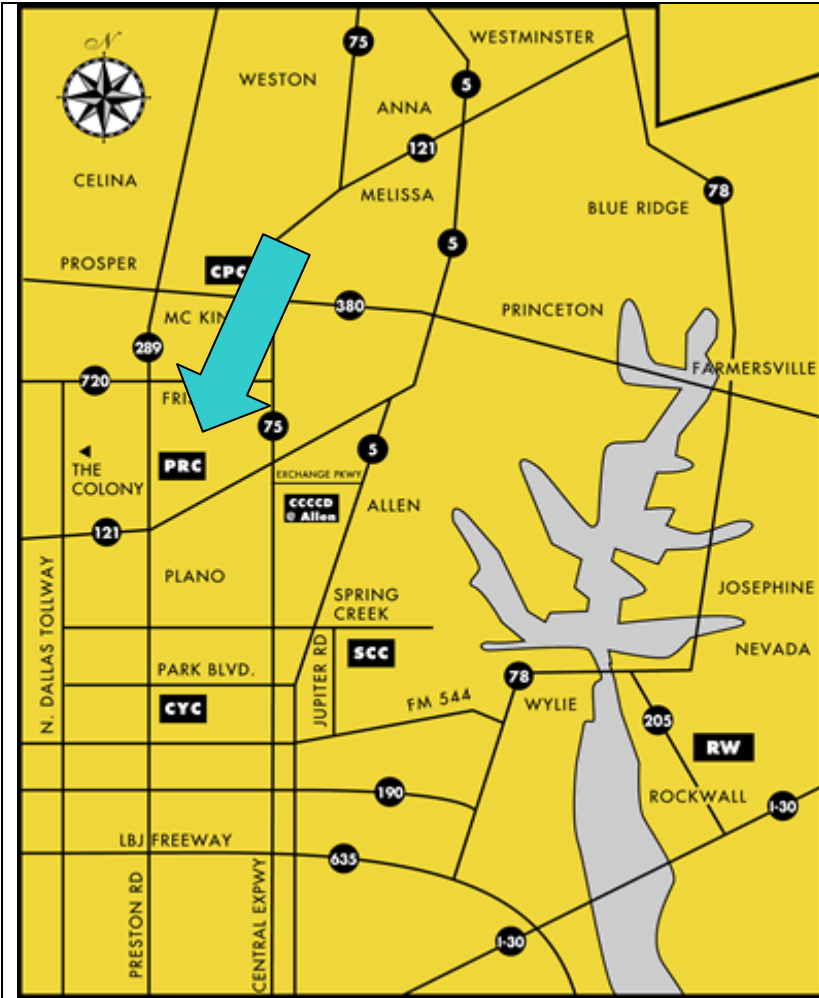

Collin College – Preston Ridge – Conference Center
9700 Wade Boulevard
Frisco, Texas 75035
972-377-1790

Conference Center is at the upper end of map.

(See next page for details of how to enter into the campus.)

Preston Ridge Campus is located north of Highway 121 and east of Highway 289 (Preston Road) in Frisco

From the West taking I-635 Head east on I-635 Take the Dallas Tollway North exit Pass through Dallas and Plano The tollway will end in Frisco – stay on the access road Turn right on Lebanon Turn left on Preston Road Turn right on Wade Blvd The campus entrance will be on your left	From the East taking 121 Head west on 121 Follow 121 to Preston Road Turn right on Preston Road Turn right on Wade Blvd The campus entrance will be on your left
From the South taking I-75 Head north on I-75 Take the 121 West exit Follow 121 to Preston Road Turn right on Preston Road Turn right on Wade Blvd The campus entrance will be on your left	From the South taking the Dallas Tollway North Head north on the Dallas Tollway Pass through Dallas and Plano The tollway will end in Frisco – stay on the access road Turn right on Lebanon Turn left on Preston Road Turn right on Wade Blvd The campus entrance will be on your left